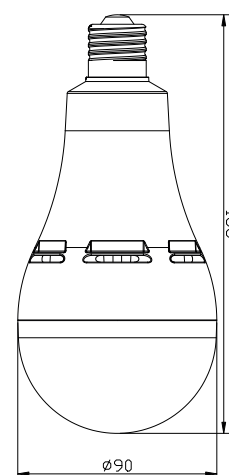

TECHNICAL DATA

TYPE

Professional LED for Interior Lighting.

PRO	CRI ≥ 80	
IP20		200°
220-240V 50/60Hz		50000h L70

Model:	Emergency
Format:	Round
Location:	Interior
Wattage:	18W
Materials:	-
Led Color:	3000K / 4000K / 6500K
Product Dimension:	90*188mm
IP Code:	20
Fixation:	Surface
CRI :	80
Lumen Output:	1800LM
Frequency:	50/60 Hz
Beam Angle:	200°
Operating time:	- Charge time 12hrs (18650, 4000mAh) - 700LM: 4Hrs

DIMENSION DRAW

INDOOR